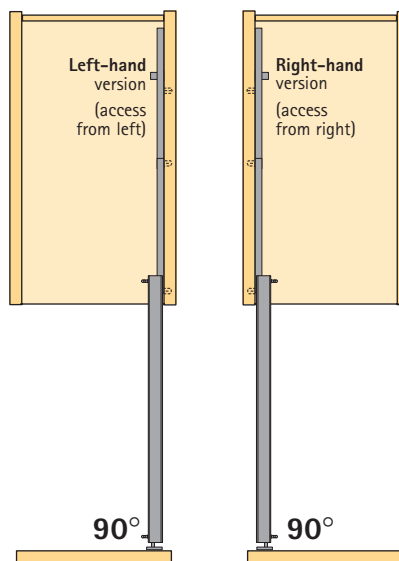

Interior fittings for base units Front pull-out 90° with full-extension slides and Silent System

Pull-out frame

- Dampened closure Silent System mechanism invisibly integrated into the extension
- With ball bearing slide
- Attached to the cabinet side
- Left and right-hand version
- Load capacity 24 kg
- Plastic-coated steel, brilliant white

Pull-out frame height mm	For minimum internal cabinet height mm	Version		PU
		left	right	
661	663	9 079 682	9 080 172	1

Please note: Interior cabinet depth/width depend on the front bracket used

See page 18 for matching front brackets and hook-in shelves