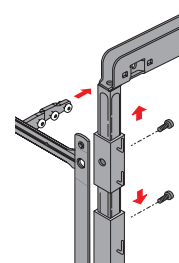

- Optimum use of the space available in the adjusting range of the center upright
- Height 125 mm
- Plastic-coated steel, brilliant white

Order no.	PU
9 080 073	1

- For a tidy, well organised pantry
- Interior equipment systems can be individually organized
- Two sets can be clipped onto each level of the center upright
- Can be retrofitted at any time
- Dispensa storage system, the alternative to Arena clip-on shelves or baskets
- For clipping into the Dispensa centre upright