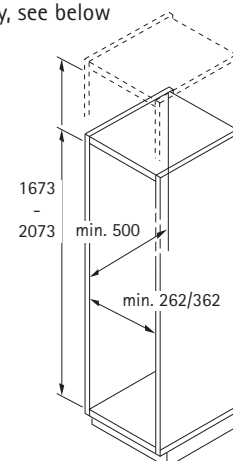

Load capacity

450, 500 and 600 mm

For cabinet widths

Frame colour

brilliant white

Arena STYLE

Clip-on shelves

- Swiveling pantry unit
- Perfect closing thanks to integrated Silent System dampened closure
- When pulled out completely, the entire center upright can be turned 90° to the left or right
- The pull-out system is then located at right angles to the cupboard
- Cupboard contents are within clear view and easy reach

Centre upright

- 200 mm height adjustable with front brackets/rails
- For use with cabinet widths 300 and 400 mm
- Minimum internal cabinet depth 500 mm
- Over-extension needs to be ordered separately, see below
- Brilliant white

Set contains:

- 1 height adjustable center upright
- 2 height adjustable front rails
- 2 front brackets

Minimum inside cabinet width mm	Inside cabinet height mm	Centre upright height mm	Number of baskets	Order no.	PU
262	1800 - 2000	1673 - 1873	5 - 6	9 079 982	1 set
262	2000 - 2200	1873 - 2073	6	9 079 983	1 set
362	1800 - 2000	1673 - 1873	5 - 6	9 080 008	1 set
362	2000 - 2200	1873 - 2073	6	9 080 012	1 set