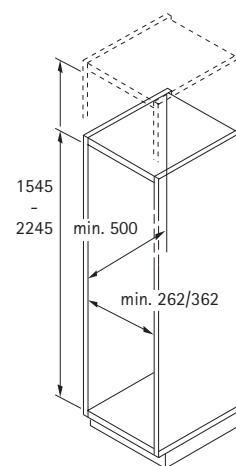

Arena anti-slip clip-on shelves, clip-on baskets and other accessories see pages 10 - 11

- Pantry pull-out with integrated dampened closure Silent System
- Compact, clearly arranged and easy to reach
- Contents can be accessed from both sides
- Full-extension slide
- Front can be adjusted in 3 directions

Height adjustable center upright with front brackets/rails

- Complete with dampened closure Silent System
- 400 mm height adjustable
- For use with cabinet widths 300 and 400 mm
- Minimum inside cabinet depth 500 mm
- Brilliant white

Set contains:

- 1 height adjustable center upright
- 2 height adjustable front brackets
- 2 front rails

Minimum inside cabinet width mm	Inside cabinet height mm	Centre upright height mm	Number of baskets	Order no.	PU
262	1600 - 2000	1545 - 1945	5 - 6	9 080 039	1 set
262	1900 - 2300	1845 - 2245	6	9 080 044	1 set
362	1600 - 2000	1545 - 1945	5 - 6	9 080 052	1 set
362	1900 - 2300	1845 - 2245	6	9 080 054	1 set

Width x depth x height mm	Order no.	PU
110 x 470 x 75	9 080 157	1
160 x 470 x 75	9 079 755	1
228 x 470 x 75	9 079 803	1
295 x 470 x 75	9 079 804	1

Assembly

technik für möbel **made by hettich**

Hettich Australia