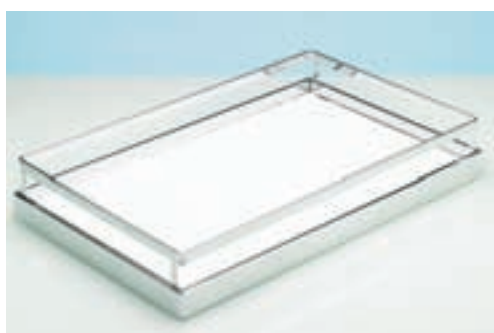

Interior fittings for base units

Front pull-out 90°

with full-extension slides and Silent System

Required front brackets

- For a stable connection and 3-dimensional adjustment of the front on the pull-out frame
- Each set comprises two front brackets
- Plastic-coated steel, brilliant white

Order no.	PU
9 079 714	1 set

Arena STYLE anti-slip hook-in shelves 90°

- For clipping onto the pull-out frame
- Wood base, white melamine coated, with special anti-slip coating
- Chrome-plated steel railing

Width x depth x height mm	Order no.	PU
110 x 470 x 75	9 080 157	1
160 x 470 x 75	9 079 755	1
228 x 470 x 75	9 079 803	1
295 x 470 x 75	9 079 804	1

Assembly