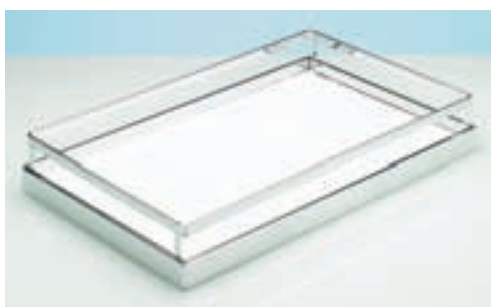

Arena STYLE anti-slip clip-on shelves

- For clipping onto the pull-out frame
- Timber base, white melamine coated, with special anti-slip coating
- Chrome-plated steel railing

Inside cabinet width mm	Width x depth x height mm	Order no.	PU
412 - 418	383 x 275 x 75	9 080 150	1
462 - 468	433 x 275 x 75	9 080 152	1
562 - 568	518 x 275 x 75	9 080 154	1