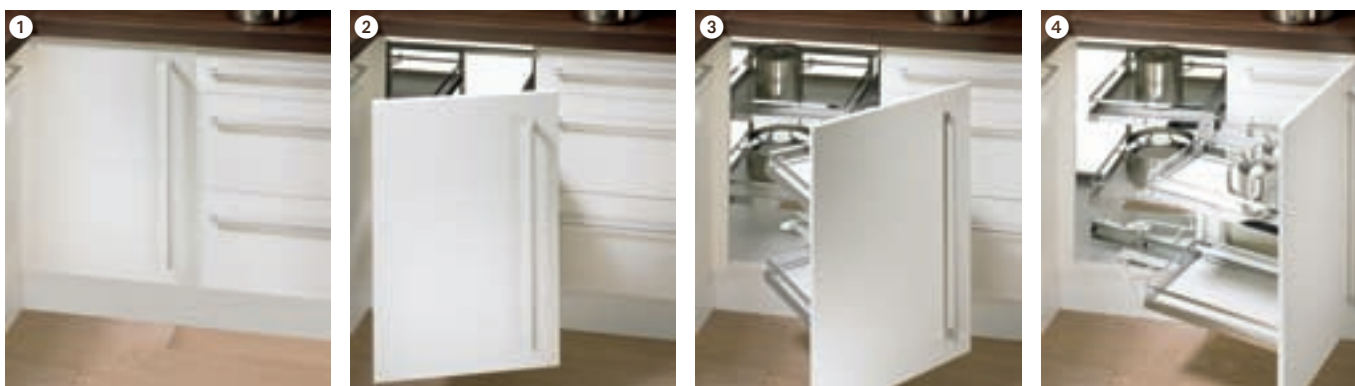

Set contains:

4 Arena STYLE clip-on shelves

Width x depth x height mm	Number of clip-on shelves	Load capacity per shelf kg	Order nr.	PU
295 x 470 x 75	2	7	9 080 011	1 set
390 x 470 x 75	2	9		

Functional principle (Illustration shows a right-hand version):