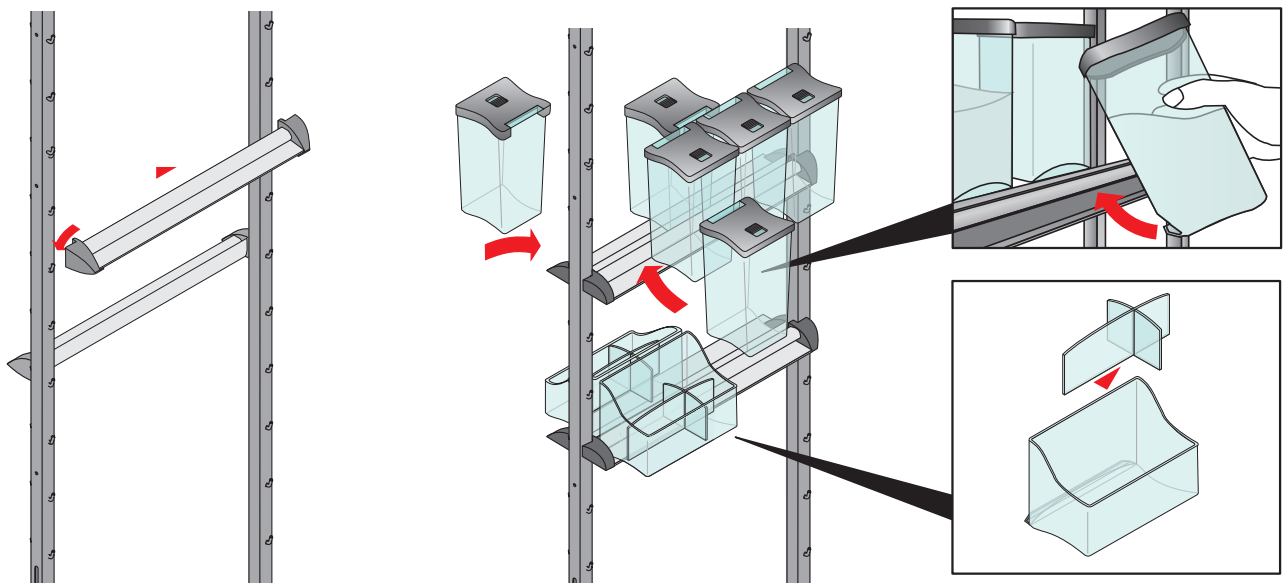

Order no.	PU
0 041 172	1 set

Assembly

- Perfect swivel and pull-out technology for pantry units
- Door and pull-out shelf ensure full use of the space available
- Creates enormous storage space and well arranged storage
- Direct access to everything in the cupboard
- Can also be used for 2-door pantry units (900, 1000 and 1200 mm) without centre support