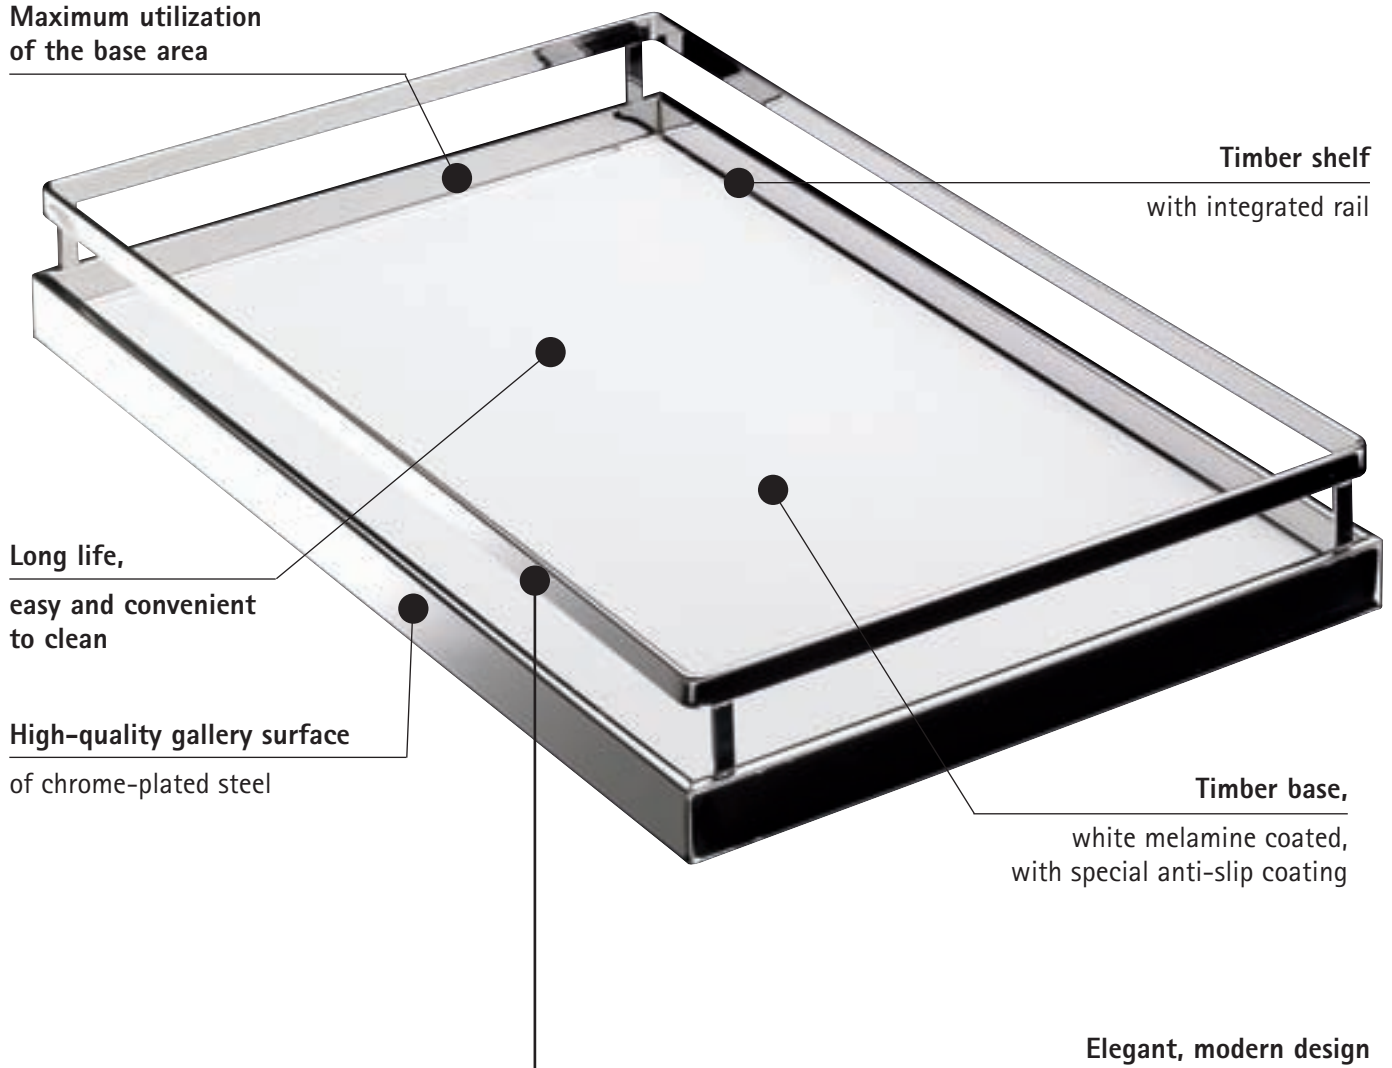

Pages 14 - 16

Interior fittings for base units

Pages 17 - 18

Arena – shelves in the design line STYLE

Arena STYLE, highlights the horizontal lines

Flat gallery formed by two horizontal steel strips, supported by flat vertical bars.

The wider gallery appears more striking, visually dominant and emphasizes the high value of the kitchen's interior equipment.

- Reduced design is both elegant and forceful for both round and angular cabinet forms
- Harmonizes with modern, frequently handle-less kitchen designs
- For linear modern kitchens

Maximum utilization
of the base area

Timber shelf
with integrated rail

Long life,
easy and convenient
to clean

High-quality gallery surface
of chrome-plated steel

Timber base,
white melamine coated,
with special anti-slip coating

Elegant, modern design

Arena anti-slip shelves

- Special anti-slip coating prevents the contents slipping
- Nothing can slip when opening and closing large or small pull-out elements or when turning carousel shelves