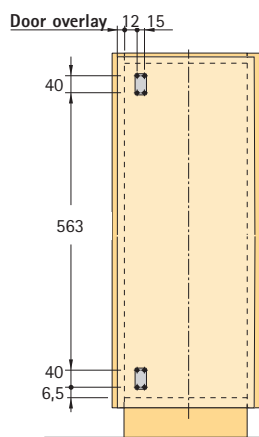

Order no.	PU
9 079 714	1 set

Arena STYLE anti-slip hook-in shelves 90°

- For clipping onto the pull-out frame
- Wood base, white melamine coated, with special anti-slip coating
- Chrome-plated steel railing

Width x depth x height mm	Order no.	PU
110 x 470 x 75	9 080 157	1
160 x 470 x 75	9 079 755	1
228 x 470 x 75	9 079 803	1
295 x 470 x 75	9 079 804	1

Assembly

technik für möbel **made by hettich**

Hettich Australia