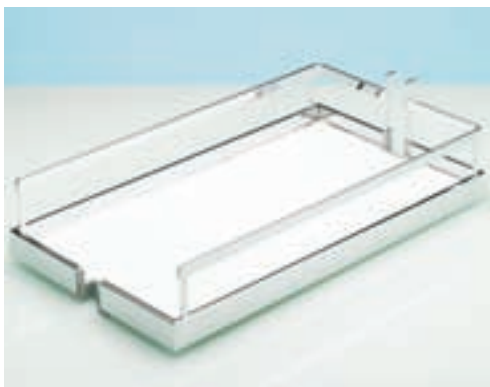

Arena STYLE anti-slip clip-on shelves

- For clipping onto centre upright
- Timber base, white melamine coated, with special anti-slip coating
- Chrome-plated steel railing

For cabinet width mm	Width x depth x height mm	Order no.	PU
300	250 x 462 x 110	9 080 084	1
400	350 x 462 x 110	9 080 089	1