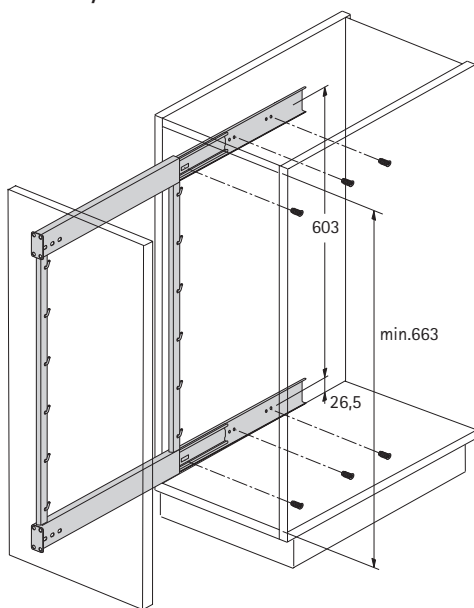

Order no.	PU
9 079 714	1 set

Arena STYLE anti-slip hook-in shelves 90°

- For clipping onto the pull-out frame
- Wood base, white melamine coated, with special anti-slip coating
- Chrome-plated steel railing

Width x depth x height mm	Order no.	PU
110 x 470 x 75	9 080 157	1
160 x 470 x 75	9 079 755	1
228 x 470 x 75	9 079 803	1
295 x 470 x 75	9 079 804	1

Assembly

technik für möbel **made by hettich**

Hettich Australia