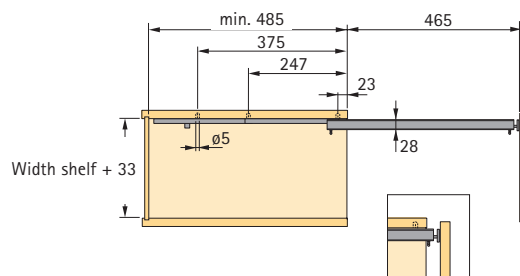

Order no.	PU
9 079 714	1 set

Arena STYLE anti-slip hook-in shelves 90°

- For clipping onto the pull-out frame
- Wood base, white melamine coated, with special anti-slip coating
- Chrome-plated steel railing

Width x depth x height mm	Order no.	PU
110 x 470 x 75	9 080 157	1
160 x 470 x 75	9 079 755	1
228 x 470 x 75	9 079 803	1
295 x 470 x 75	9 079 804	1

Assembly

technik für möbel **made by hettich**

Hettich Australia