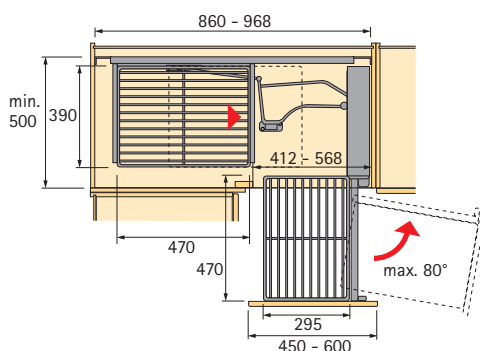

Set contains:

4 Arena STYLE clip-on shelves

Width x depth x height mm	Number of clip-on shelves	Load capacity per shelf kg	Order nr.	PU
295 x 470 x 75	2	7	9 080 011	1 set
390 x 470 x 75	2	9		

Functional principle (Illustration shows a right-hand version):